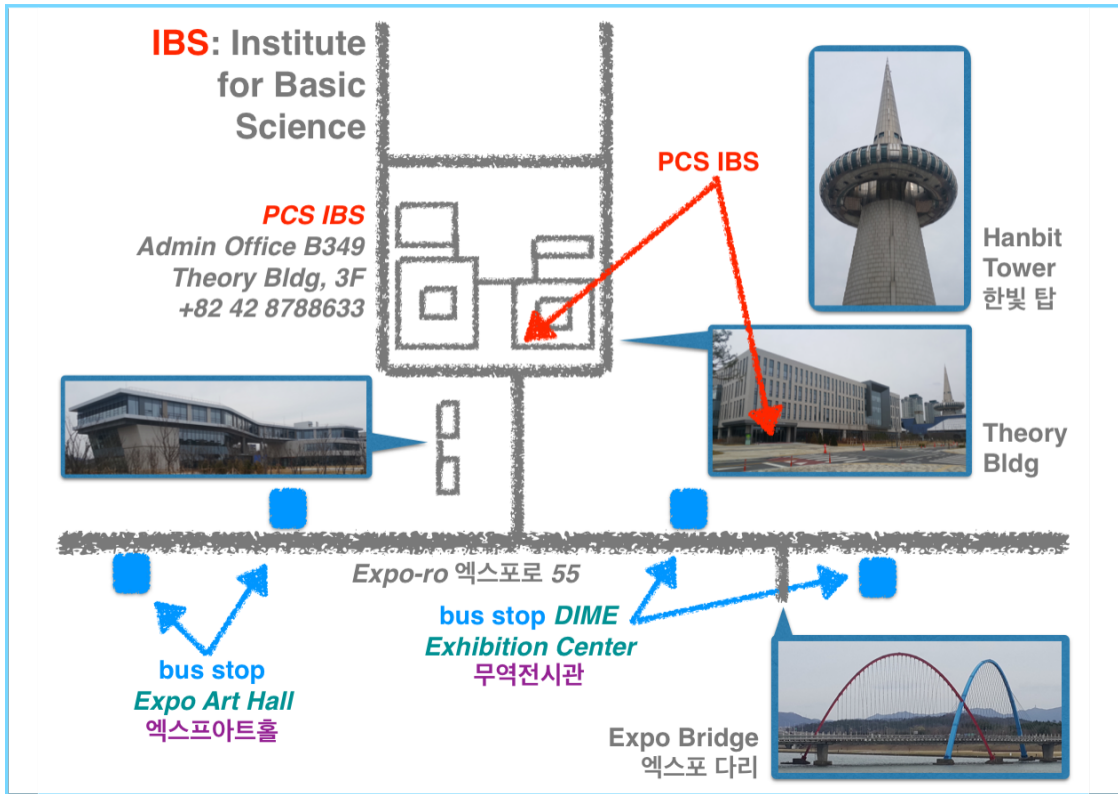

Contact Us

PCS is located on the 3rd floor of the Theory Building at the Institute for Basic Science (IBS).

Address:

Administrative Office (B349)

Center for Theoretical Physics of Complex Systems (PCS)

Theory Building, 3rd floor

Institute for Basic Science (IBS)

Expo-ro 55, Yuseong-gu

Daejeon 34126

South Korea

For the exact location, see google maps: <https://goo.gl/maps/Cwj4oZ5ojLqChS9WA>

Contact Information:

Tel: +82-42-878-8633

Email: pcs@ibs.re.kr